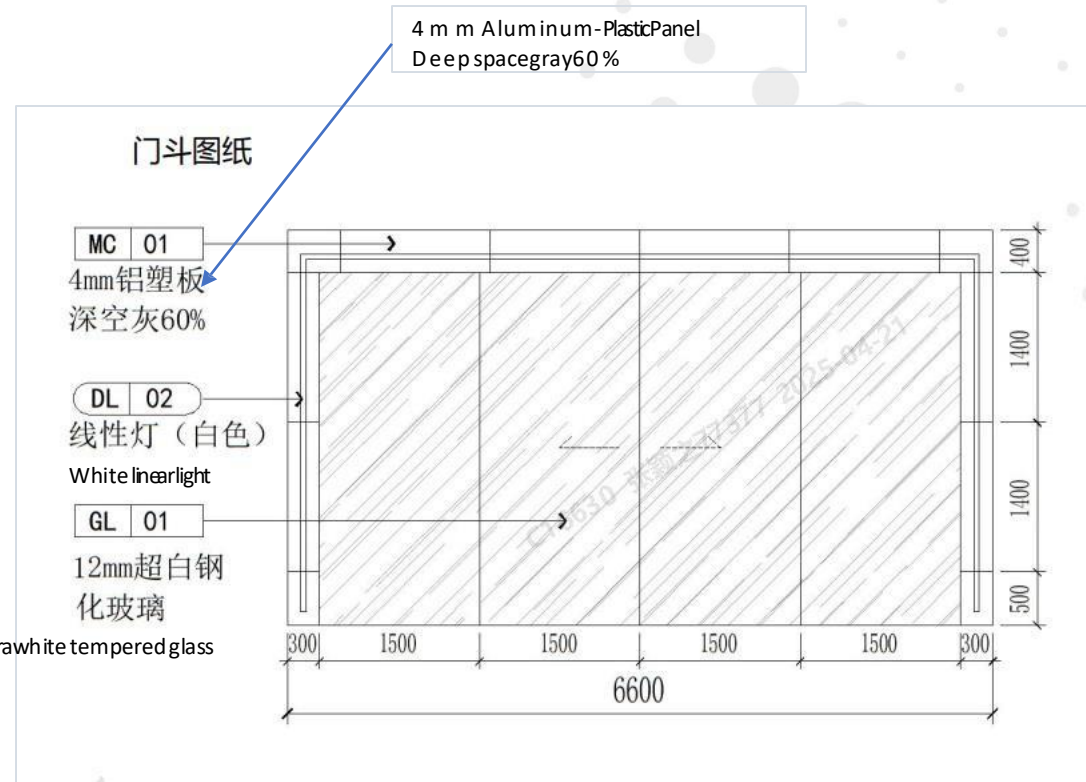

Door Frame Design :

Aluminum-Plastic Panel : 4mm aluminum-plastic panel, Deep space gray 60%;

White Linear Light : White linear light, waterproof treatment, embedded;

Glass: 12mm ultra white tempered glass.

Drawing

Deep space gray 60% R121,G123,B124