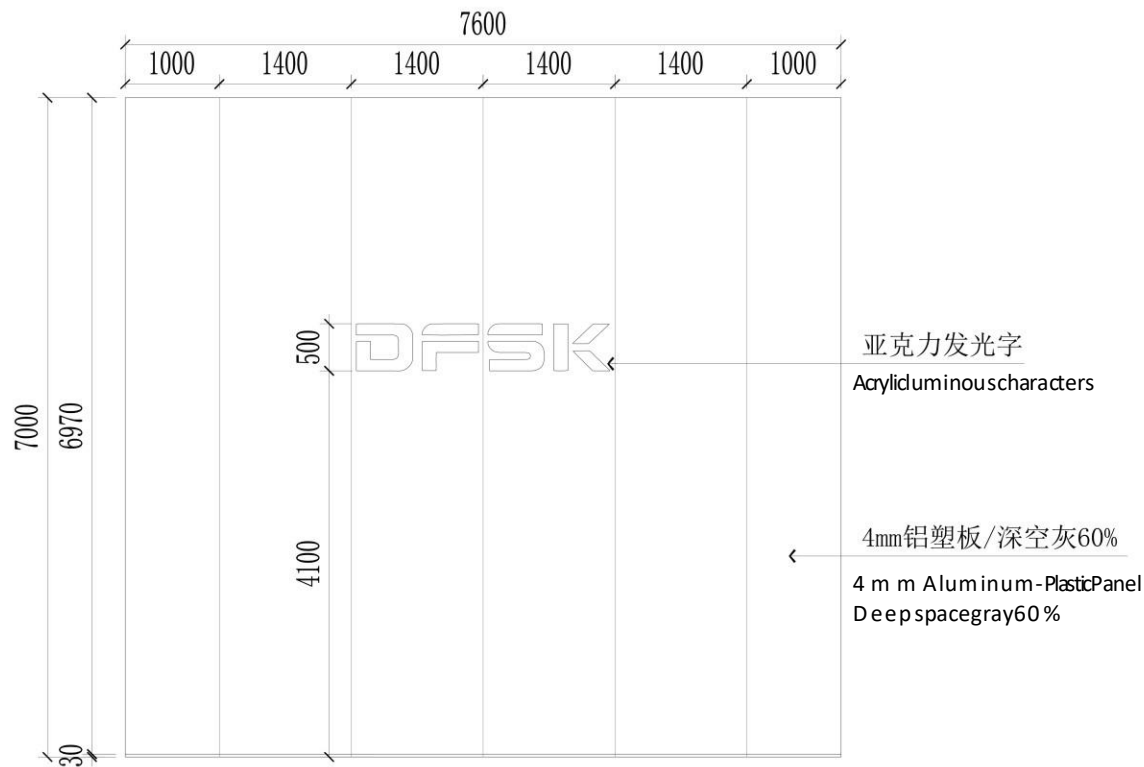

Background Wall

Background Wall Design

Aluminum-Plastic Panel : 4mm aluminum-plastic panel, Deep space gray 60%;

Wall Washing Light : White linear light, waterproof treatment, embedded;

DFSK LOGO : Acrylic luminous characters, size 0.4m * 2m;

Rendering

If there is a background wall in the delivery area, it is necessary to follow up with this standard for renovation

Deep space gray R33,G35,B38

Deep space gray 60% R121,G123,B124