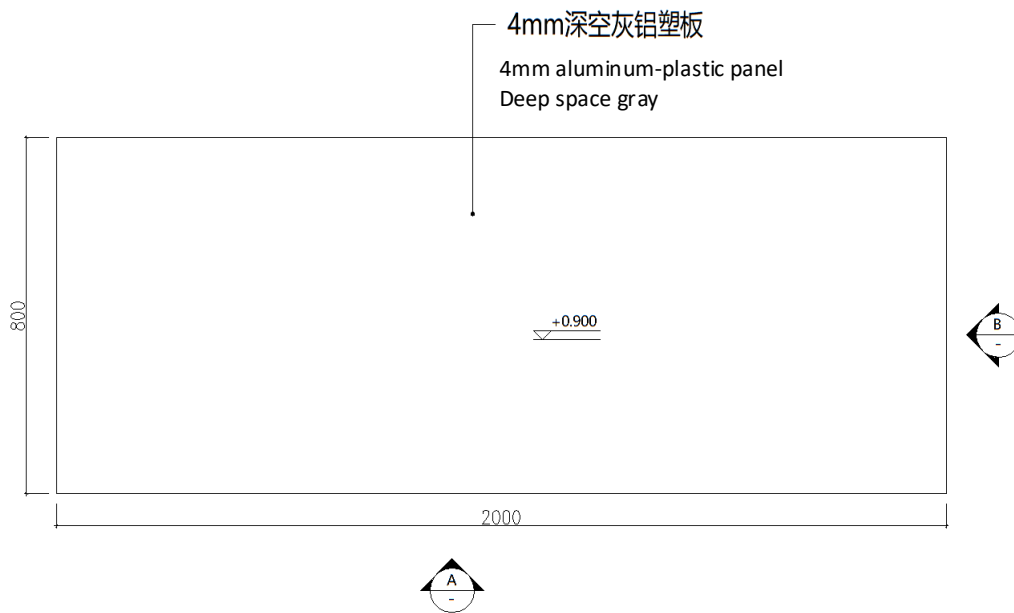

Reception Desk

Reception Desk Design

Aluminum-Plastic Panel : 4mm aluminum-plastic panel;

DFSK LOGO : White acrylic letter (adhesive) , letter size 95mm * 110mm, Logo

length 500mm, letter-spacing 20mm;

Drawing