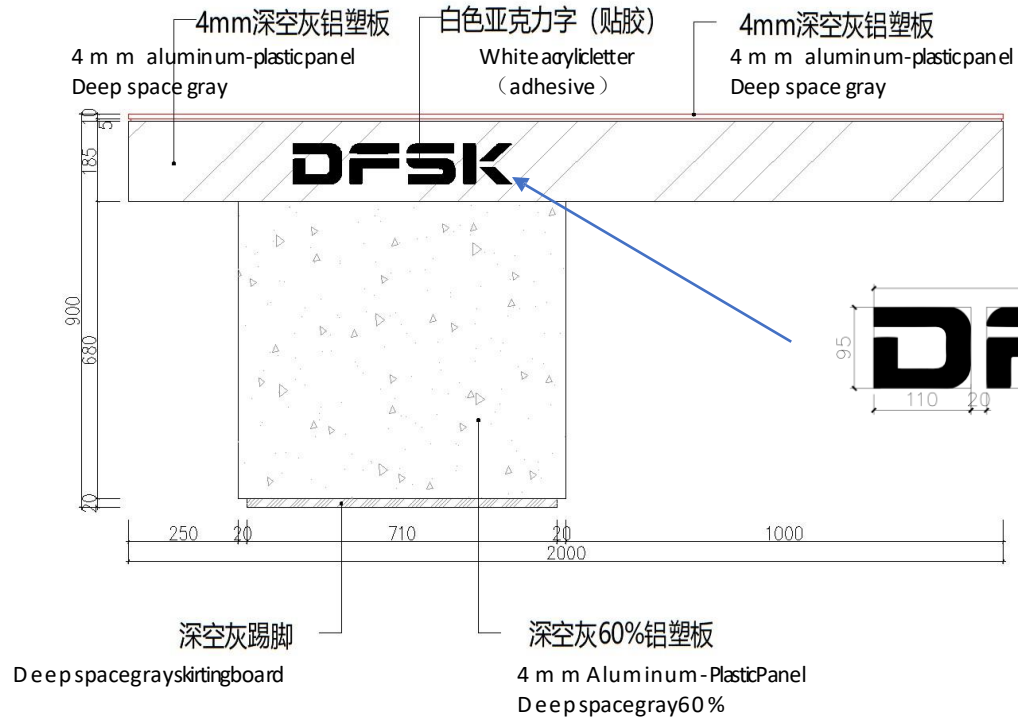

Reception Desk

Drawing

ELEVATION

立面图

SCALE 1/10